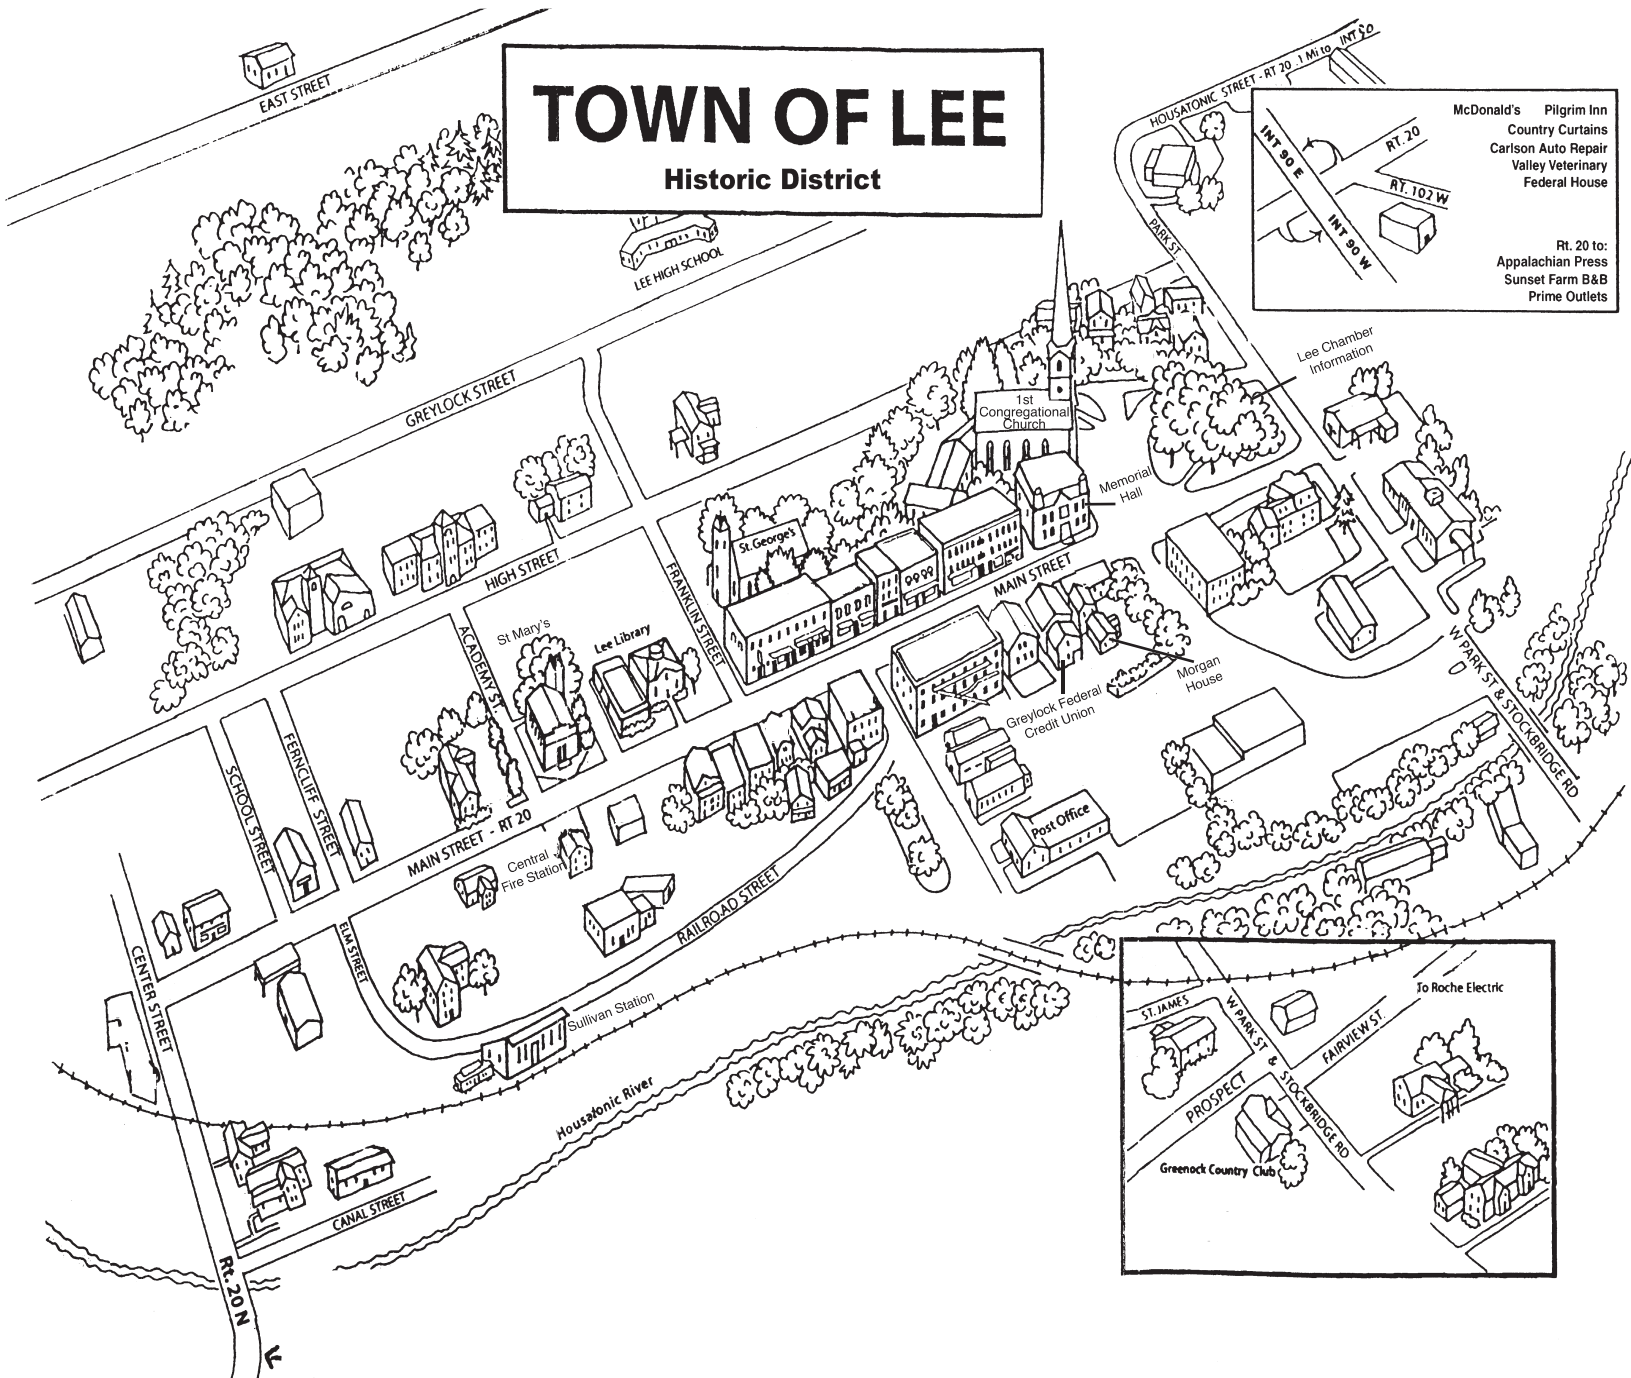

TOWN OF LEE

Historic District

McDonald's Pilgrim Inn
Country Curtains
Carlson Auto Repair
Valley Veterinary
Federal House

Rt. 20 to:
Appalachian Press
Sunset Farm B&B
Prime Outlets

ST. JAMES
W PARK ST & STOCKBRIDGE RD
FAIRVIEW ST
PROSPECT
GREENOCK COUNTRY CLUB
To Roche Electric